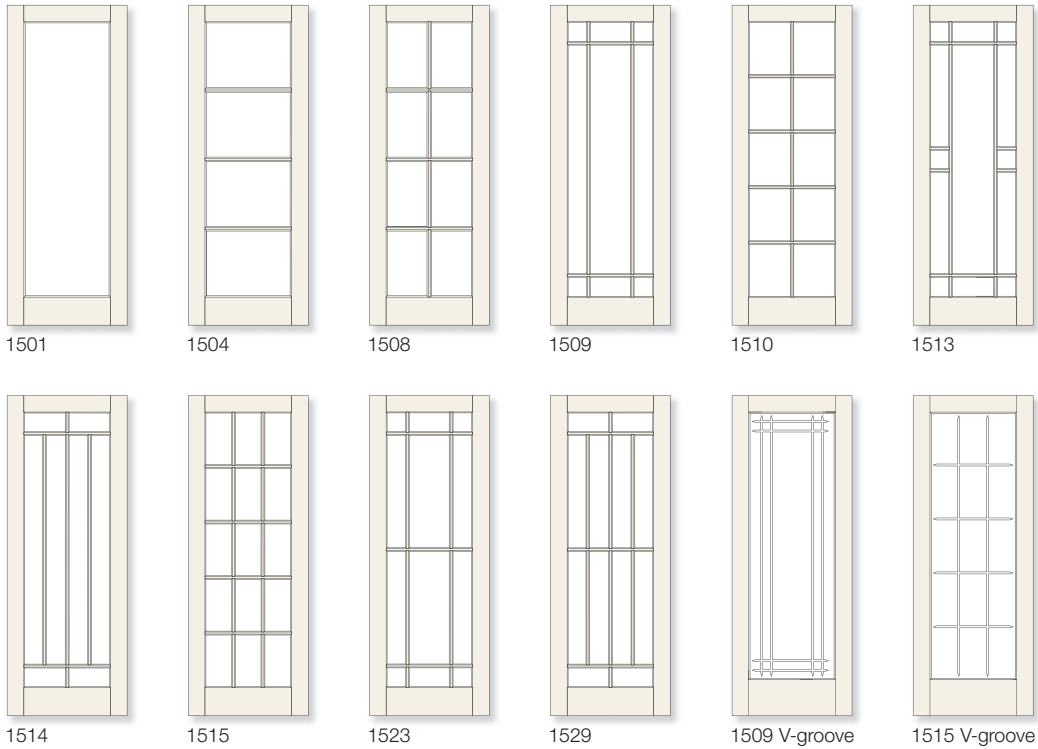

FRENCH DOORS

French door 1509 – Oak

French door 1504 – Cherry

This is a company that prides itself on its specialty for exceptional French doors. Built using a clamp glazed method perfected by Lemieux in 1992, we avoid the use of nails and staples for a clean, unblemished finish. It's an innovation that's had a definite impact, and helped Lemieux Doors become a leader in North American French door sales. Time-tested mortise & tenon construction, and a pioneering UV sealer system all contribute to the production of outstanding French doors.

Explore our wide range of glazing on pages 10 to 13.

CUSTOM ORDERS – CHOOSE A STYLE, AND TELL US THE SIZE!

Wider,

higher,

the choice is up to you!

Are you looking for custom-sized French doors? Then look no further because Lemieux can supply the perfect fit! Choose from over 95 unique glazing styles and create a door that's as unique as you are!