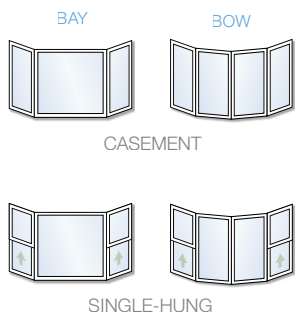

BAYS & BOWS