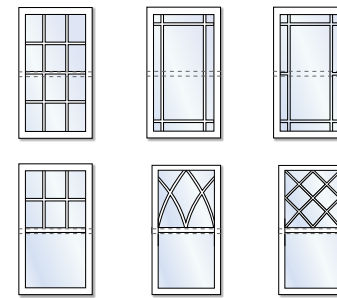

GRILLE PATTERNS

Dashed lines indicate single-hung windows.