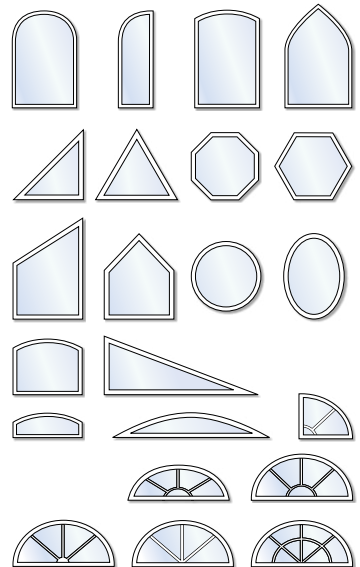

CUSTOM SHAPES

ENJOY THE BEAUTY AND STYLE OF SHAPED WINDOWS WITH ALL THE ENERGY ADVANTAGES OF A GLOBAL WINDOW.

ENDLESS DESIGN POSSIBILITIES

Choose one of these window combinations or create your own customized design. The possibilities are endless.

Dashed lines indicate single-hung windows.

Some of these designs may require extra ceiling heights.

BAYS & BOWS

WINDOW COMPONENTS OVERVIEW

- TRANSOM
- SASH
- GRILLE
- BRICKMOLD/J-TRIM

BRICKMOLD OR J-TRIM STYLES

Brickmold available in 1 1/2" and 3 1/2" sizes.

GRILLE PATTERNS

Dashed lines indicate single-hung windows.

SASH STYLES

CLEARVIEW COLONIAL
Applicable to casement and awning windows only.
Maximize view and solar heat gain
Clearview sash provides larger glass area in same size window.

GRILLE COLOURS & PROFILES

3/4" STANDARD GEORGIAN

1" GEORGIAN

3/4" STANDARD COLONIAL

1" COLONIAL

1" EXTERIOR GEORGIAN SIMULATED DIVIDED-LIGHT

The exterior Georgian grille is applied on the exterior surfaces of the glass instead of in between, creating the heritage look of a hand crafted window.

TUBULAR

GLASS OPTIONS

Low-E Argon is available for all glass options

CLEAR

GREY TINT

GLUE CHIP

BRONZE TINT

OBSCURE