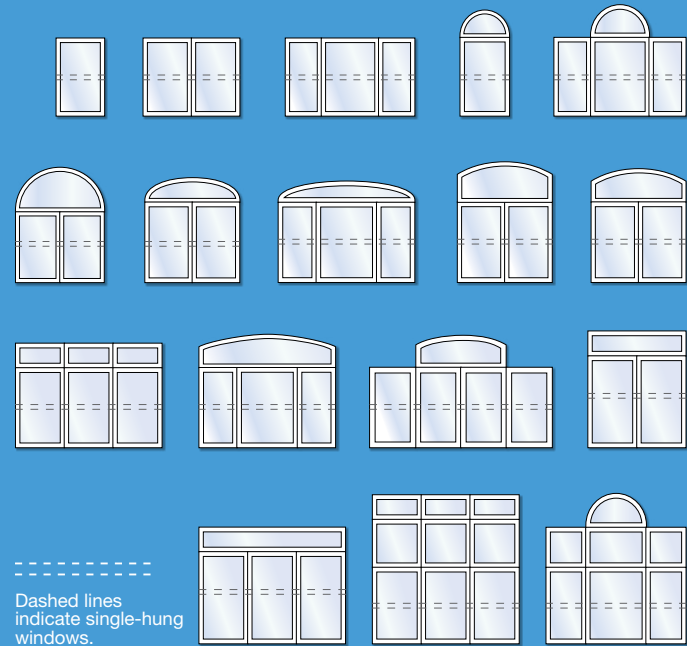

Dashed lines indicate single-hung windows.

Some of these designs may require extra ceiling heights.