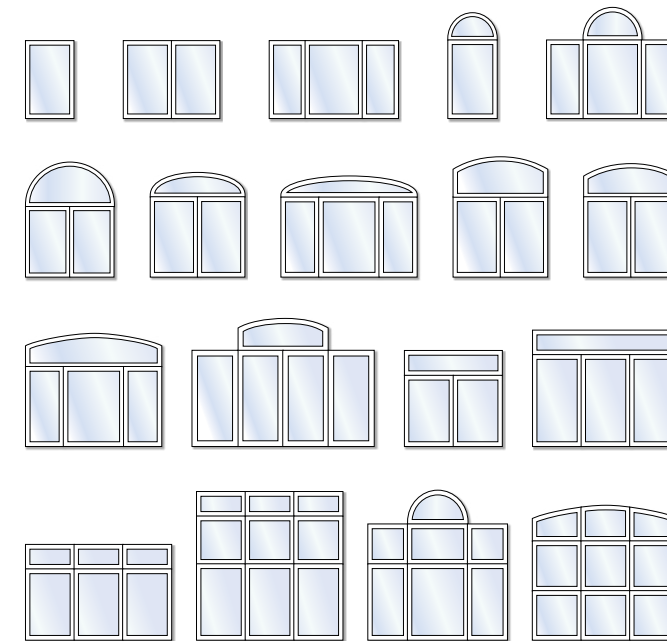

ENDLESS DESIGN POSSIBILITIES

Choose one of these window combinations or create your own customized design. The possibilities are endless.

Some of these designs may require extra ceiling heights.